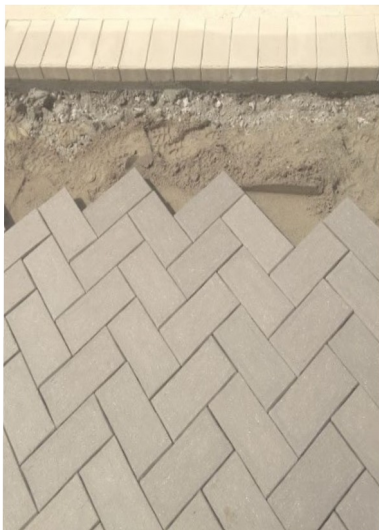

*A Creative
Bricks design.
Inspired by
Spanish clay.
Brick Pavers
by Malpesa.*

Santiago (Grey blend) standard colour, Brick Paver 100x200x50mm Clay. Made in Spain. Phone Marc Burmeister 0431 43 99 66 for advice on creating outstanding brick paving. Unleash your creativity!