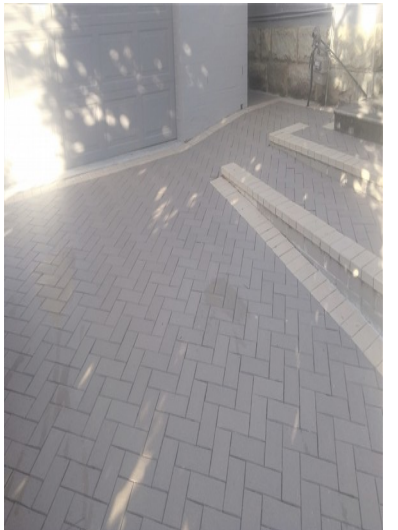

*A Creative
Bricks design.
Inspired by
Spanish clay.
Brick Pavers
by Malpesa.*

Santiago (Grey blend) standard colour, Brick Paver 100x200x50mm Clay. Made in Spain. Phone Marc Burmeister 0431 43 99 66 for advice on creating outstanding brick paving. Unleash your creativity!