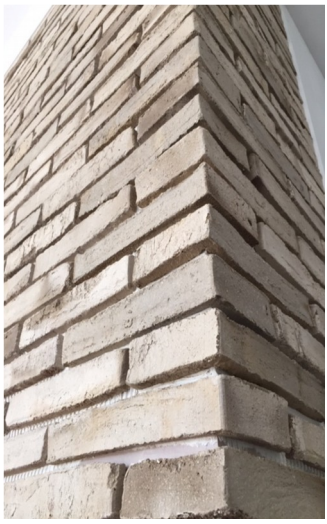

*Designed by
Carole Whiting.
Inspired by
earthy textures.
Brick Tiles
by Las Losas.*

Santiago #11 (light Grey blend) Roman 40x240x15mm Brick Tile & Corners. Made in Spain. Phone Marc Burmeister 0431 43 99 66 for advice on creating outstanding brick facades. Unleash your creativity!